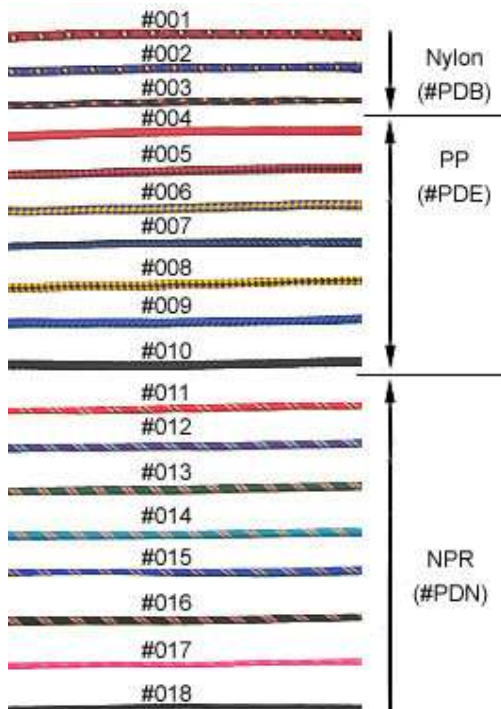

# Pet Products: Collar, Leash, Harness

Description: NPR ROUND LEASH W/STEEL TIP

Model	Size	No.
14801-0824	8mm x L24"	015
14801-0836	8mm x L36"	015
14801-0848	8mm x L48"	015
14801-0860	8mm x L60"	015
14801-1224	12mm x L24"	015
14801-1236	12mm x L36"	015
14801-1248	12mm x L48"	015
14801-1260	12mm x L60"	015
14801-1524	15mm x L24"	015
14801-1536	15mm x L36"	015
14801-1548	15mm x L48"	015
14801-1560	15mm x L60"	015

Nylon represent "#PDB"

PP represent "#PDE"

NPR represent "#PDN"

1 Steel tip represents "#01"

2 Steel protector color : NP, Blue, Red

1 The diameter of the band is : 8mm, 12mm, 15mm

2 Materials : Nylon, PP, NPR