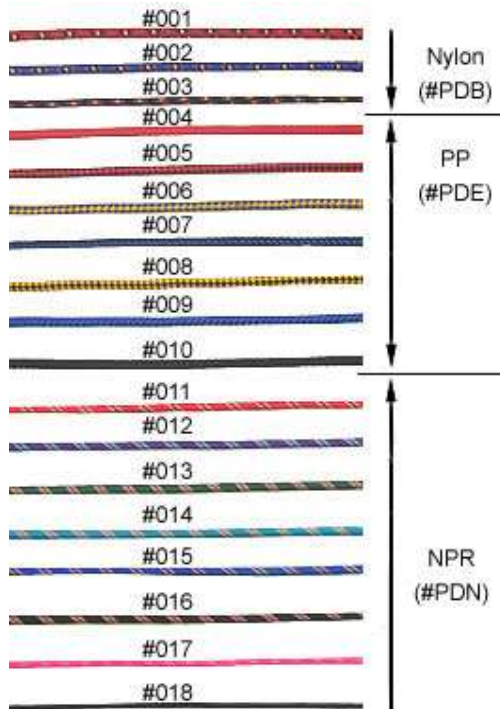

# Pet Products: Collar, Leash, Harness

Description: PP ROUND LEASH

Model	Size	No.
15002-0824	8mm x L24"	009
15002-0836	8mm x L36"	009
15002-0848	8mm x L48"	009
15002-0860	8mm x L60"	009
15002-1224	12mm x L24"	009
15002-1236	12mm x L36"	009
15002-1248	12mm x L48"	009
15002-1260	12mm x L60"	009
15002-1524	15mm x L24"	009
15002-1536	15mm x L36"	009
15002-1548	15mm x L48"	009
15002-1560	15mm x L60"	009

Nylon represent "#PDB"

PP represent "#PDE"

NPR represent "#PDN"

1 Steel tpe represnts "#02"

2 PVC protector color : Black, Blue, Red

1 The diameter of the band is 8mm, 12mm, 15mm

2 Materials : Nylon, PP, NPR