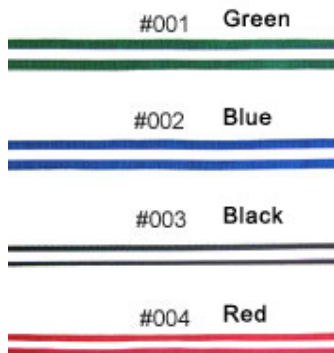

Plain Color Nylon

Width of the knitband

W10mm

W16mm

W20mm

W25mm