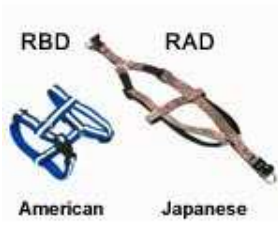

America

Japan

Model	Size	Model	Size
115-1012	W10mm x L12"	115A-1012	W10mm x L12"
115-1618	W16mm x L18"	115A-1618	W16mm x L18"
115-2022	W20mm x L22"	115A-2022	W20mm x L22"
115-2524	W25mm x L24"	115A-2524	W25mm x L24"

Description: NIGHT LIGHT NYLON LEASH